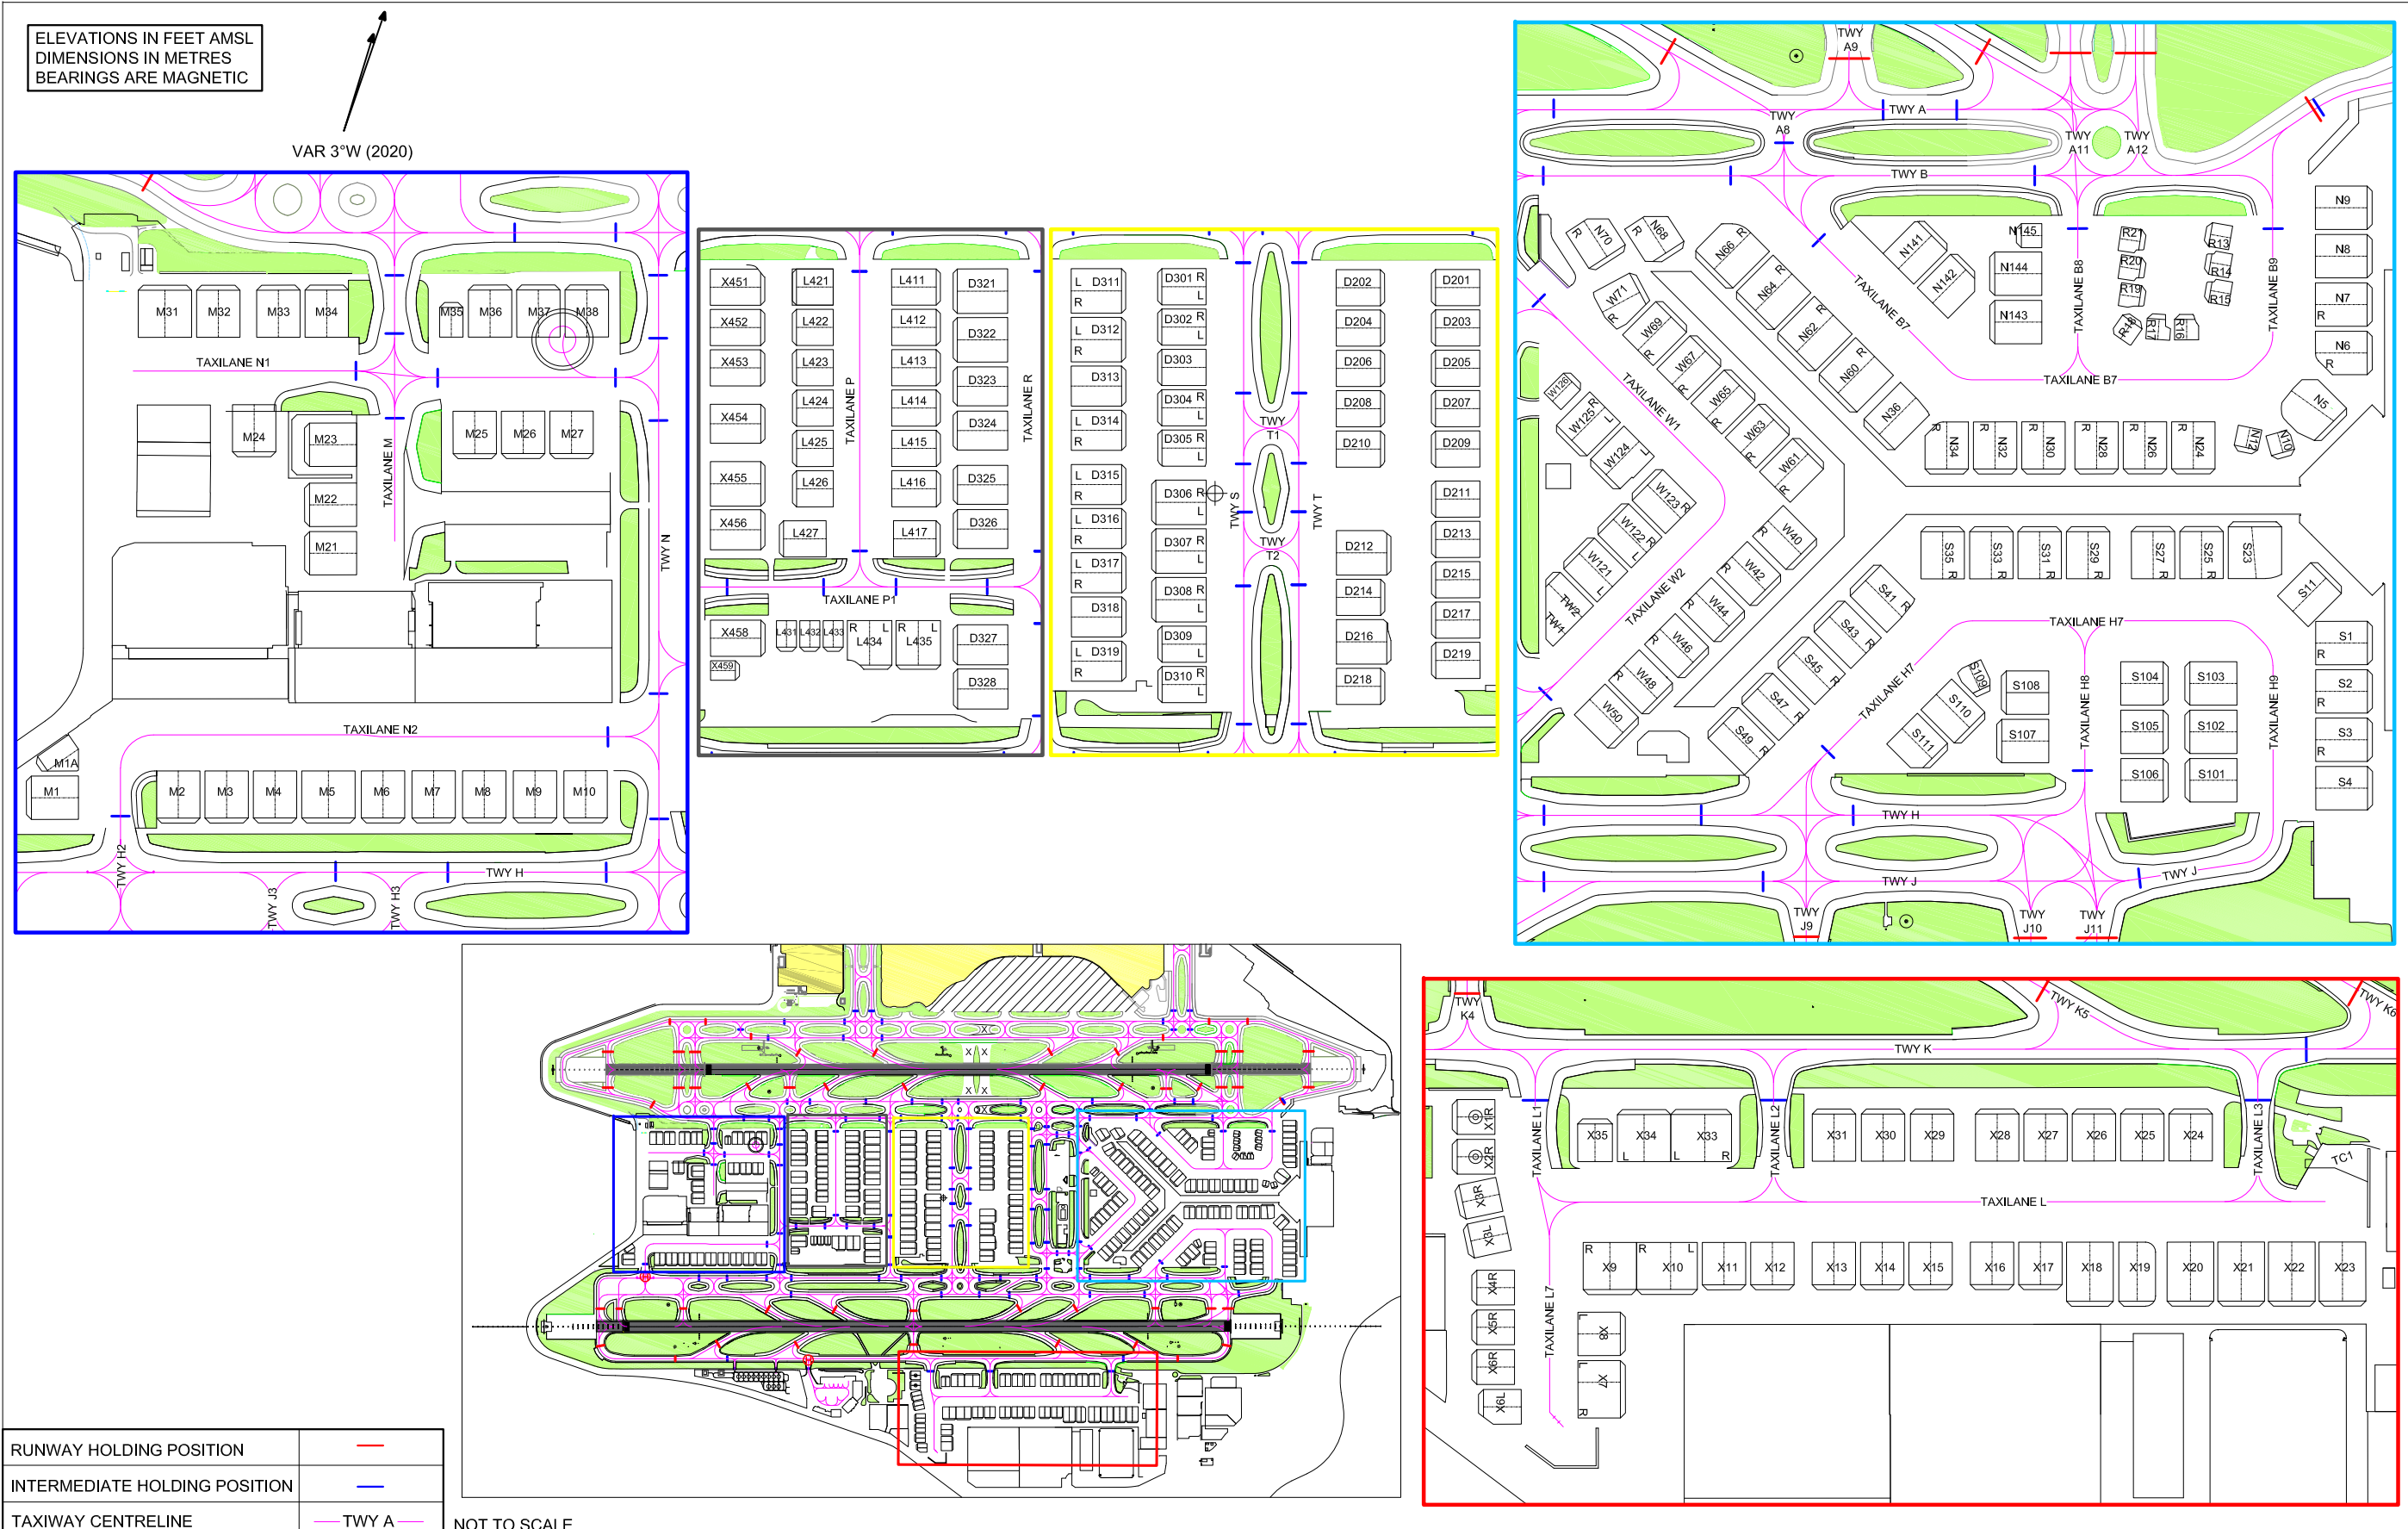

AIRCRAFT PARKING / DOCKING CHART

TWR 118.7 (North Runway) 118.2 (Centre Runway)
118.4 (South Runway)

VHHH / HONG KONG INTERNATIONAL AIRPORT

Change: IHP at TWY A/A10 junction.

AD 2-VHHH-ADC-4_V17_241206km