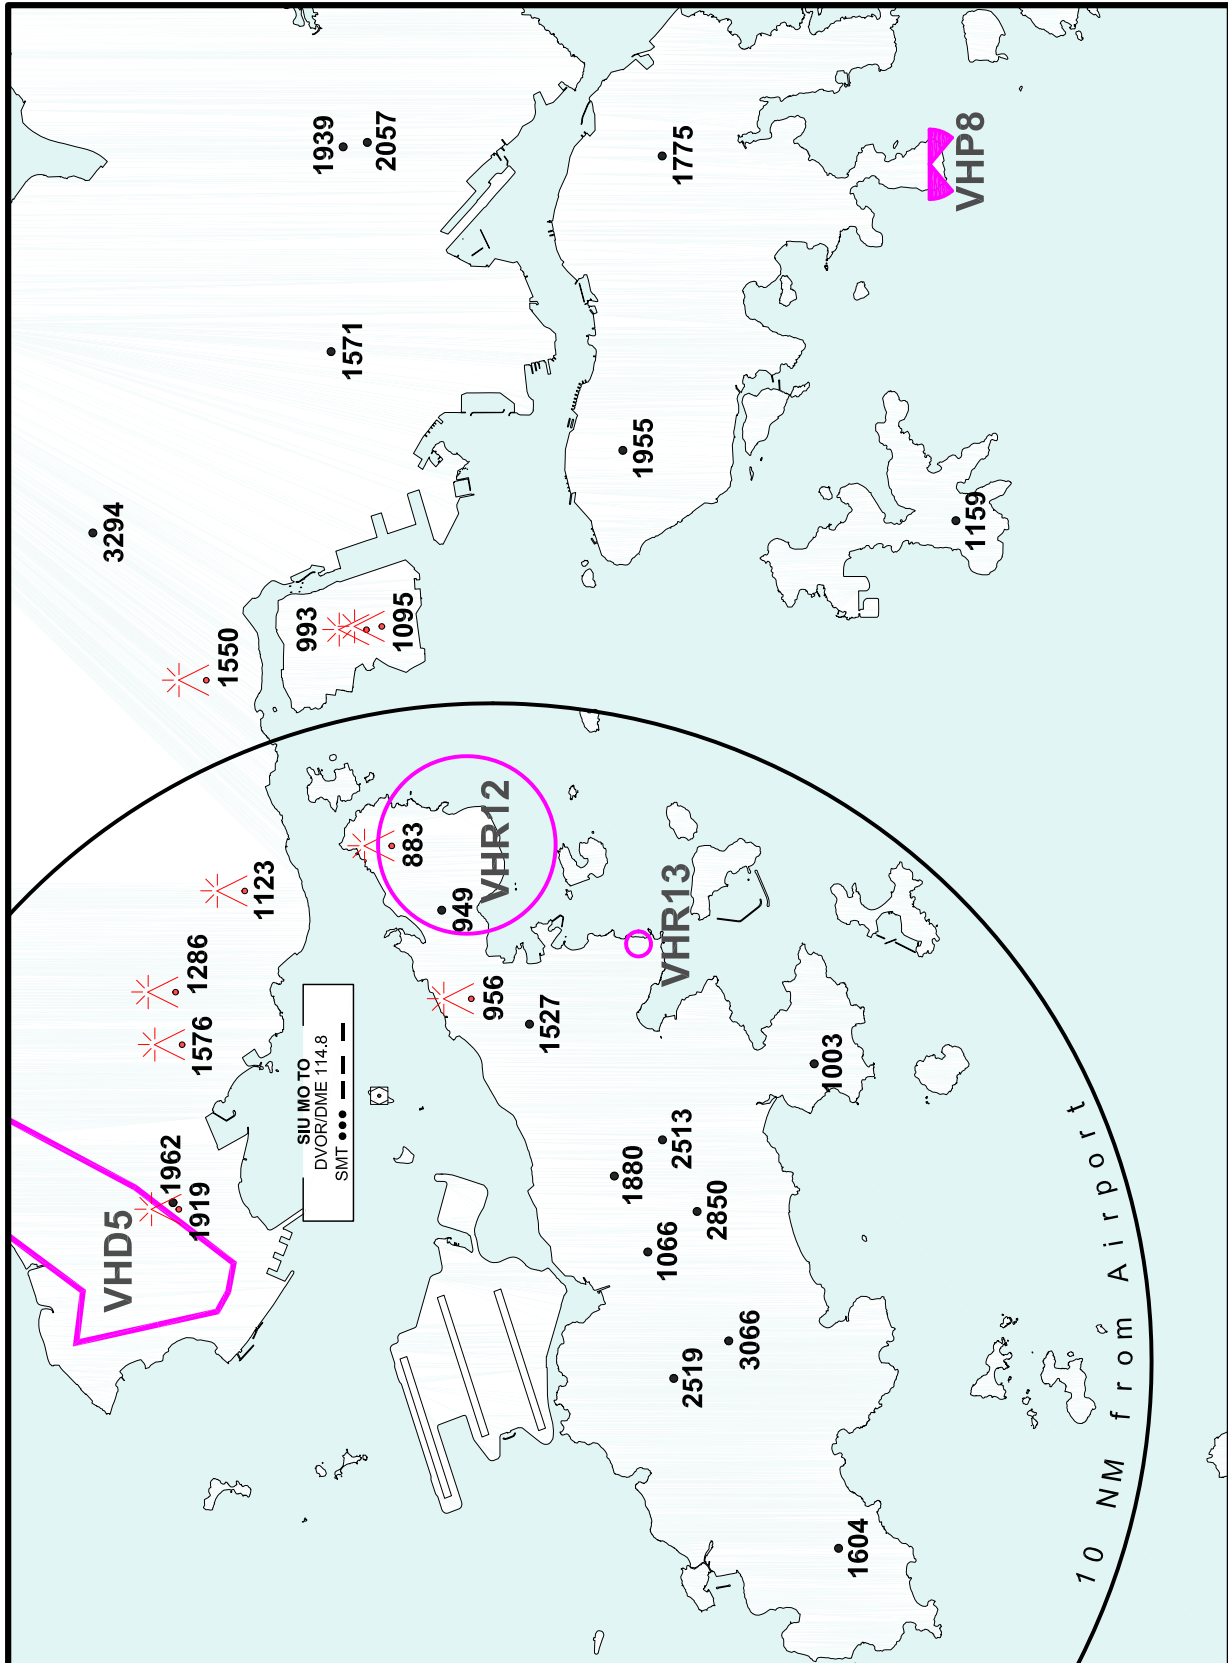

Aeronautical Ground Lights Hong Kong International Airport Elevations in Feet

AD 2-VHHH-AERO-GND-LGT_V08_240818km

CHANGE: RWY 07C/25C reopened.