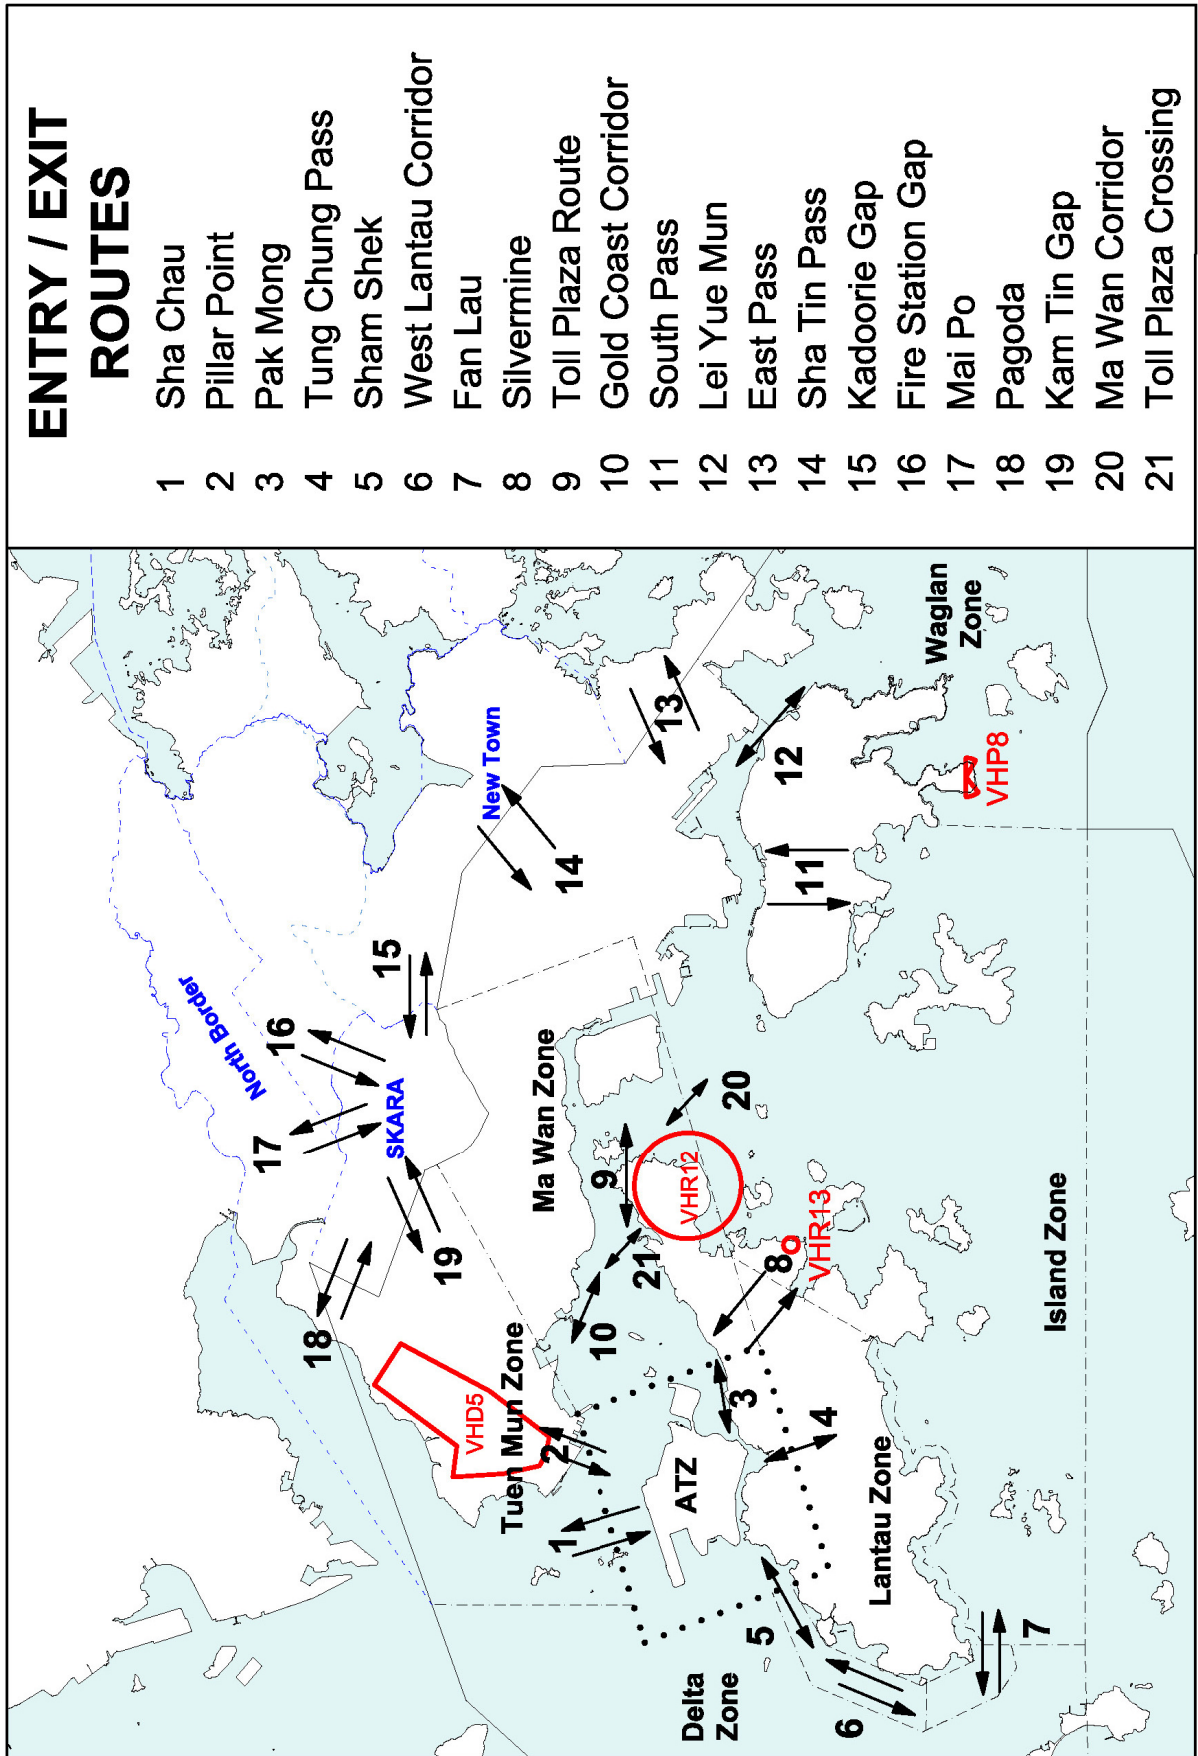

Entry / Exit Routes from ATZ, CTR Zones and SKARA

AD 2-VHHH-CTR-2_V02_220616h

CHANGE: Base map update.