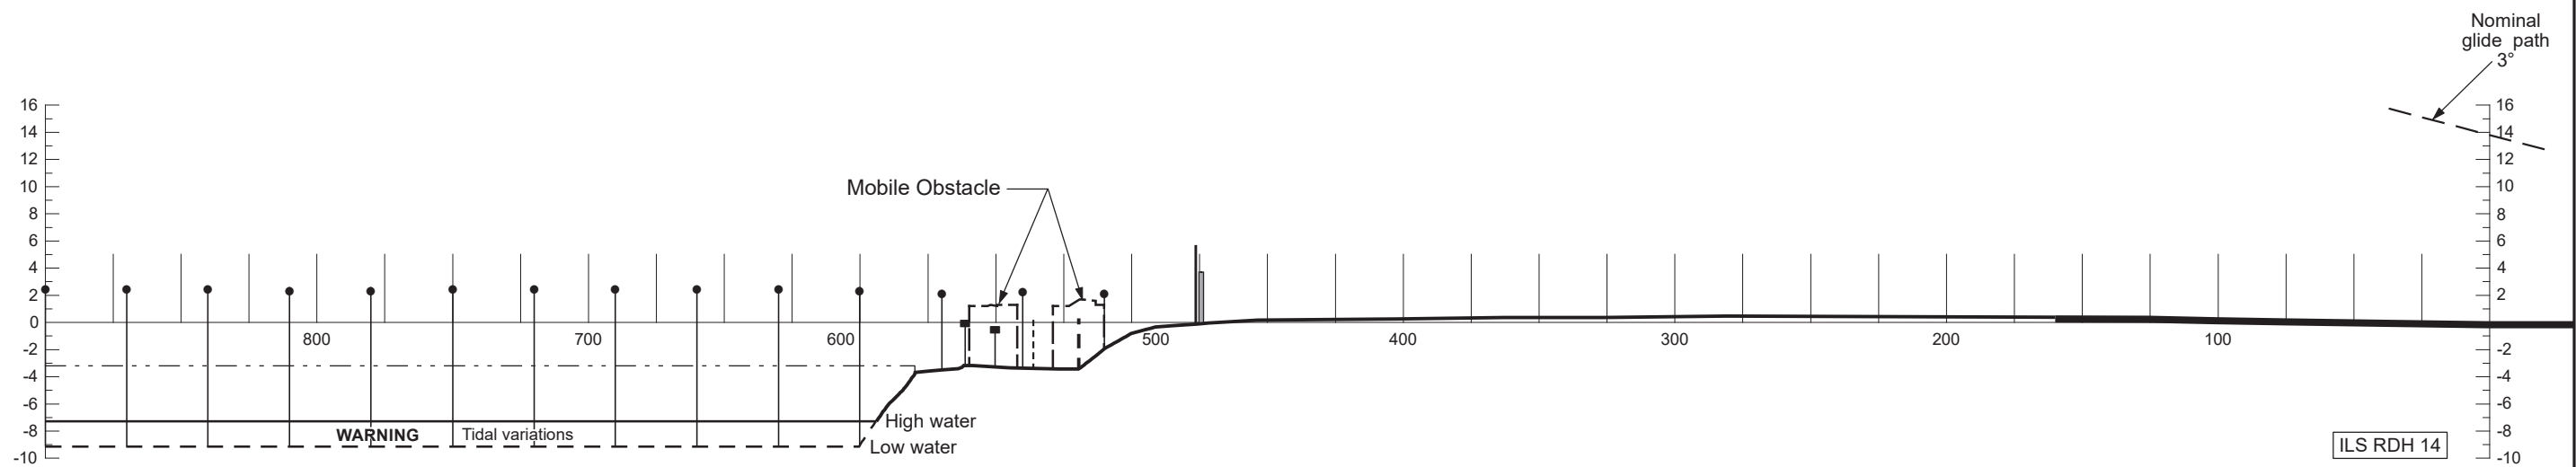

PRECISION APPROACH TERRAIN CHART - ICAO

HONG KONG INTERNATIONAL AIRPORT  
RWY 07R

DISTANCES AND HEIGHTS IN METRES

LEGEND	
STREET LIGHTING	○ ■
LIGHTING MAST	⊗
PERIMETER FENCE	- - -
JET BLAST FENCE	x-x-x-x
CONTOUR IN METRES WITH REFERENCE TO THR	-3-
CENTRE-LINE PROFILE	~ ~ ~
APPROACH LIGHTS	□ ■
LLZ ANTENNA LOCATION	— — —
OFFSHORE APPROACH LIGHTING WALKWAYS	== - - - -

HORIZONTAL SCALE 1 : 2 500  
VERTICAL SCALE 1 : 500

CONTOURS AND HEIGHTS ARE RELATED TO ELEVATION OF RWY THR

AMENDMENT RECORD		
No.	DATE	ENTERED BY