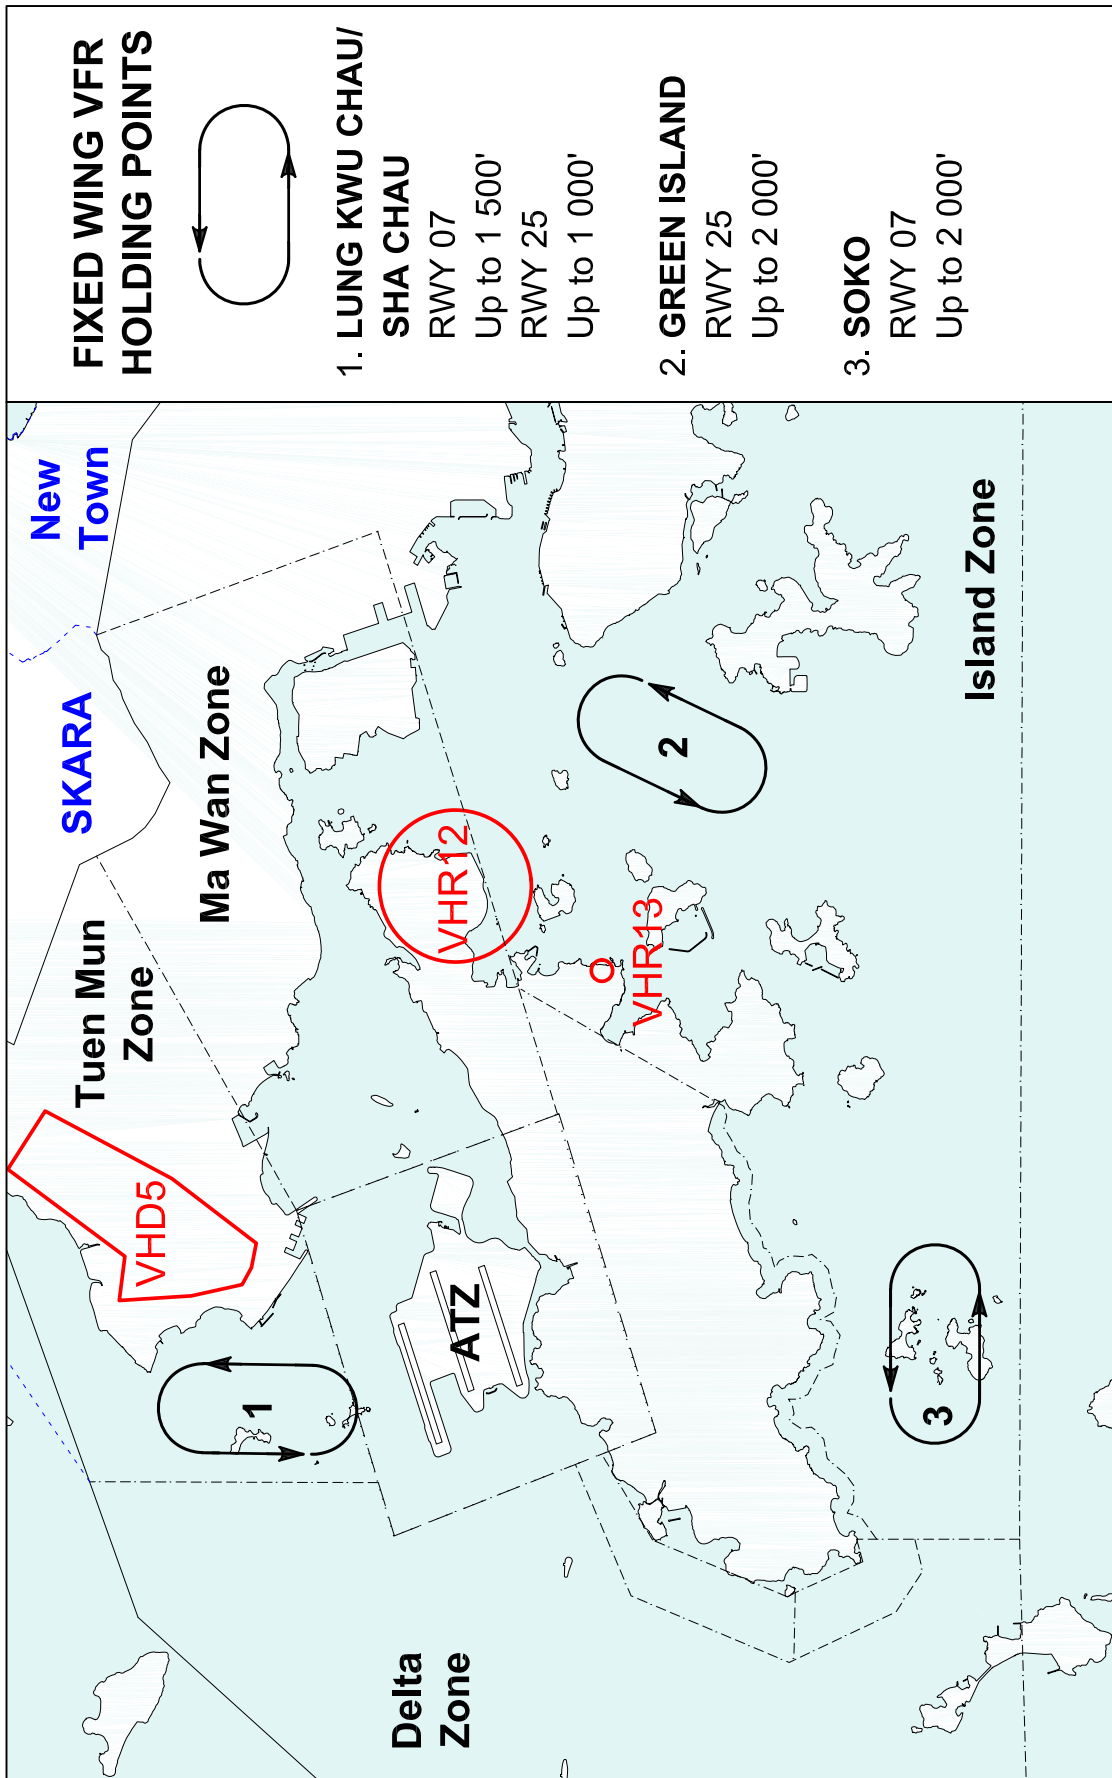

FIXED WING VFR HOLDING POINTS

AD 2-VHHH-VFR-1_V03_240704h

CHANGE: Runway 07C/25C reopened.