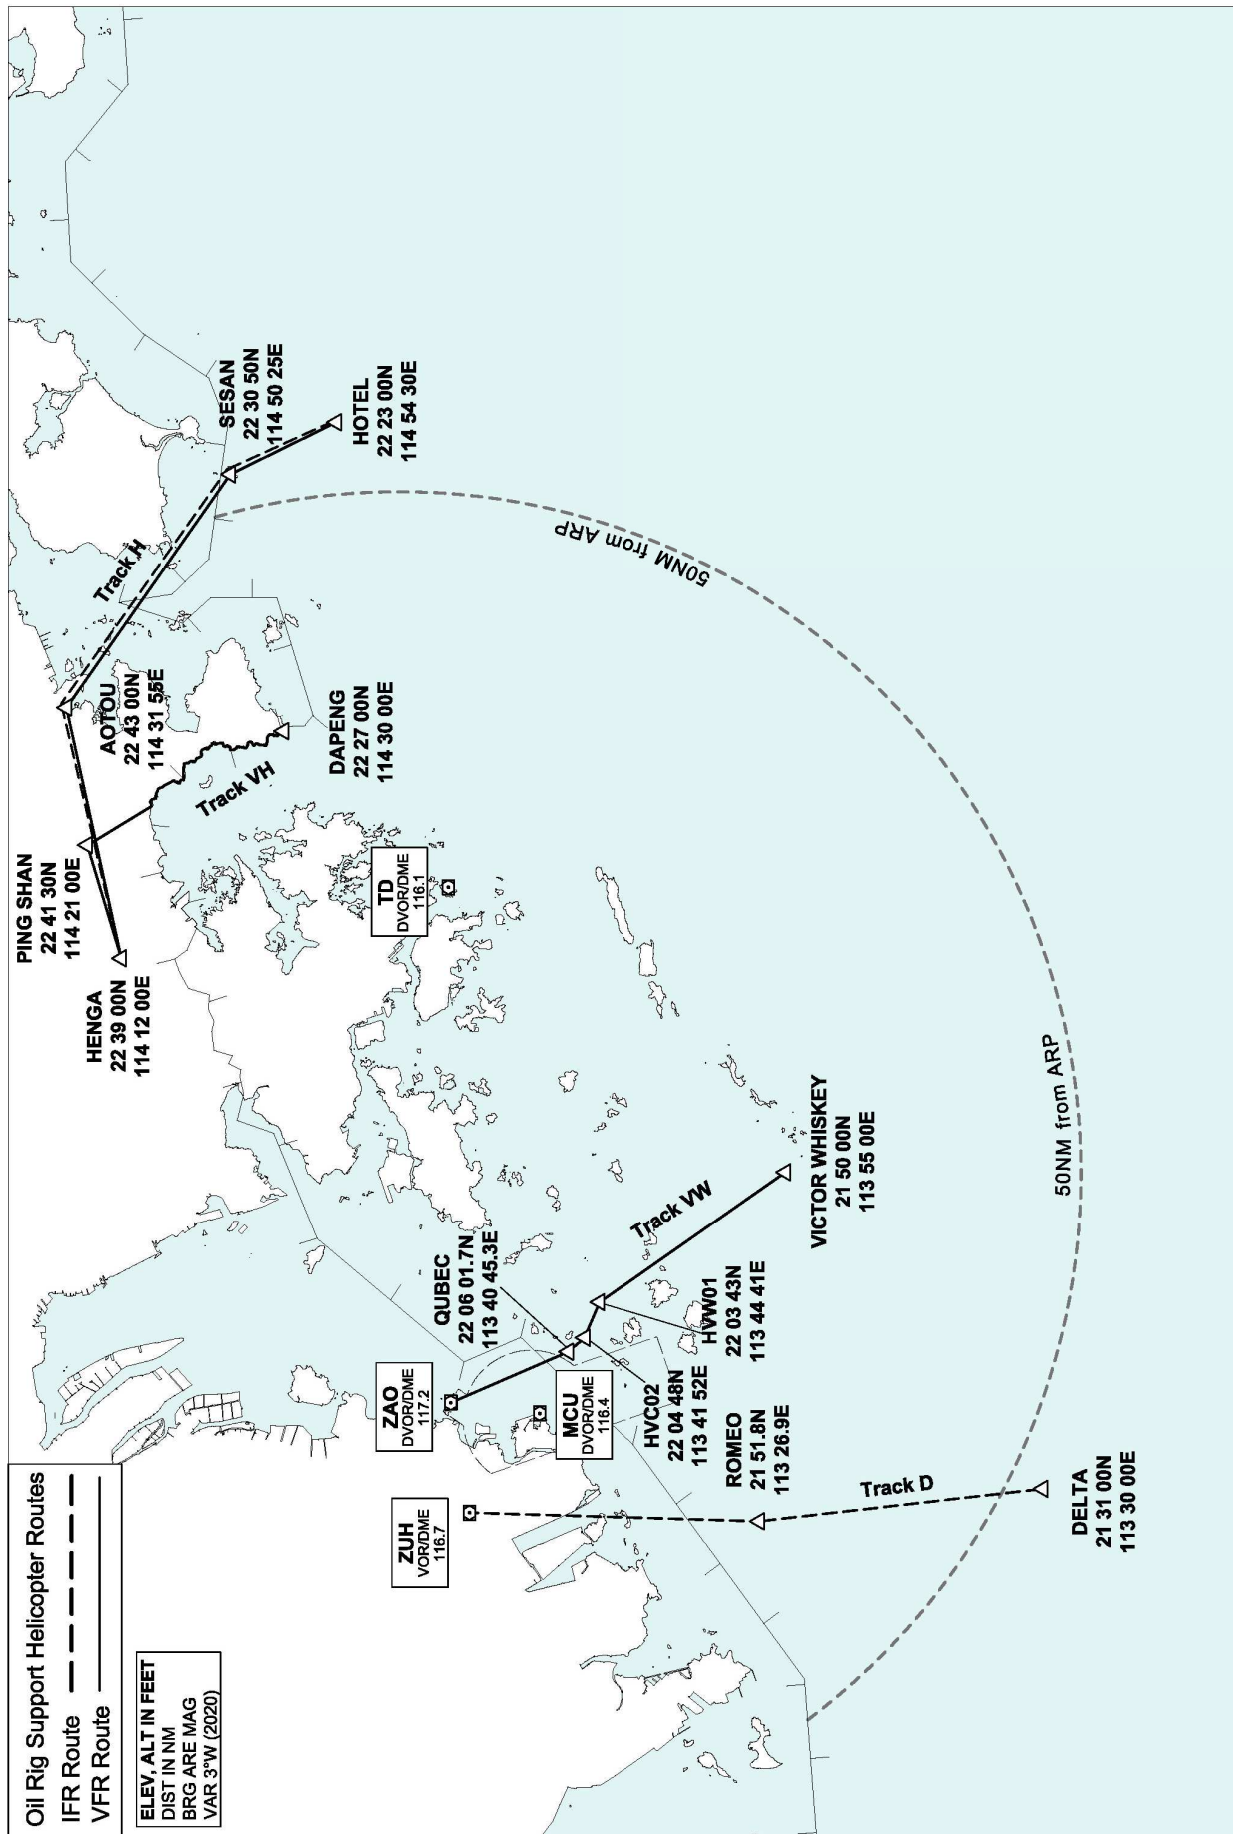

# Oil Rig Support Helicopter Routes

ENR 3.4-Heli-1\_Vol\_230626h

CHANGE: CH DME Decommission and Establishment of SLNC BIGEX