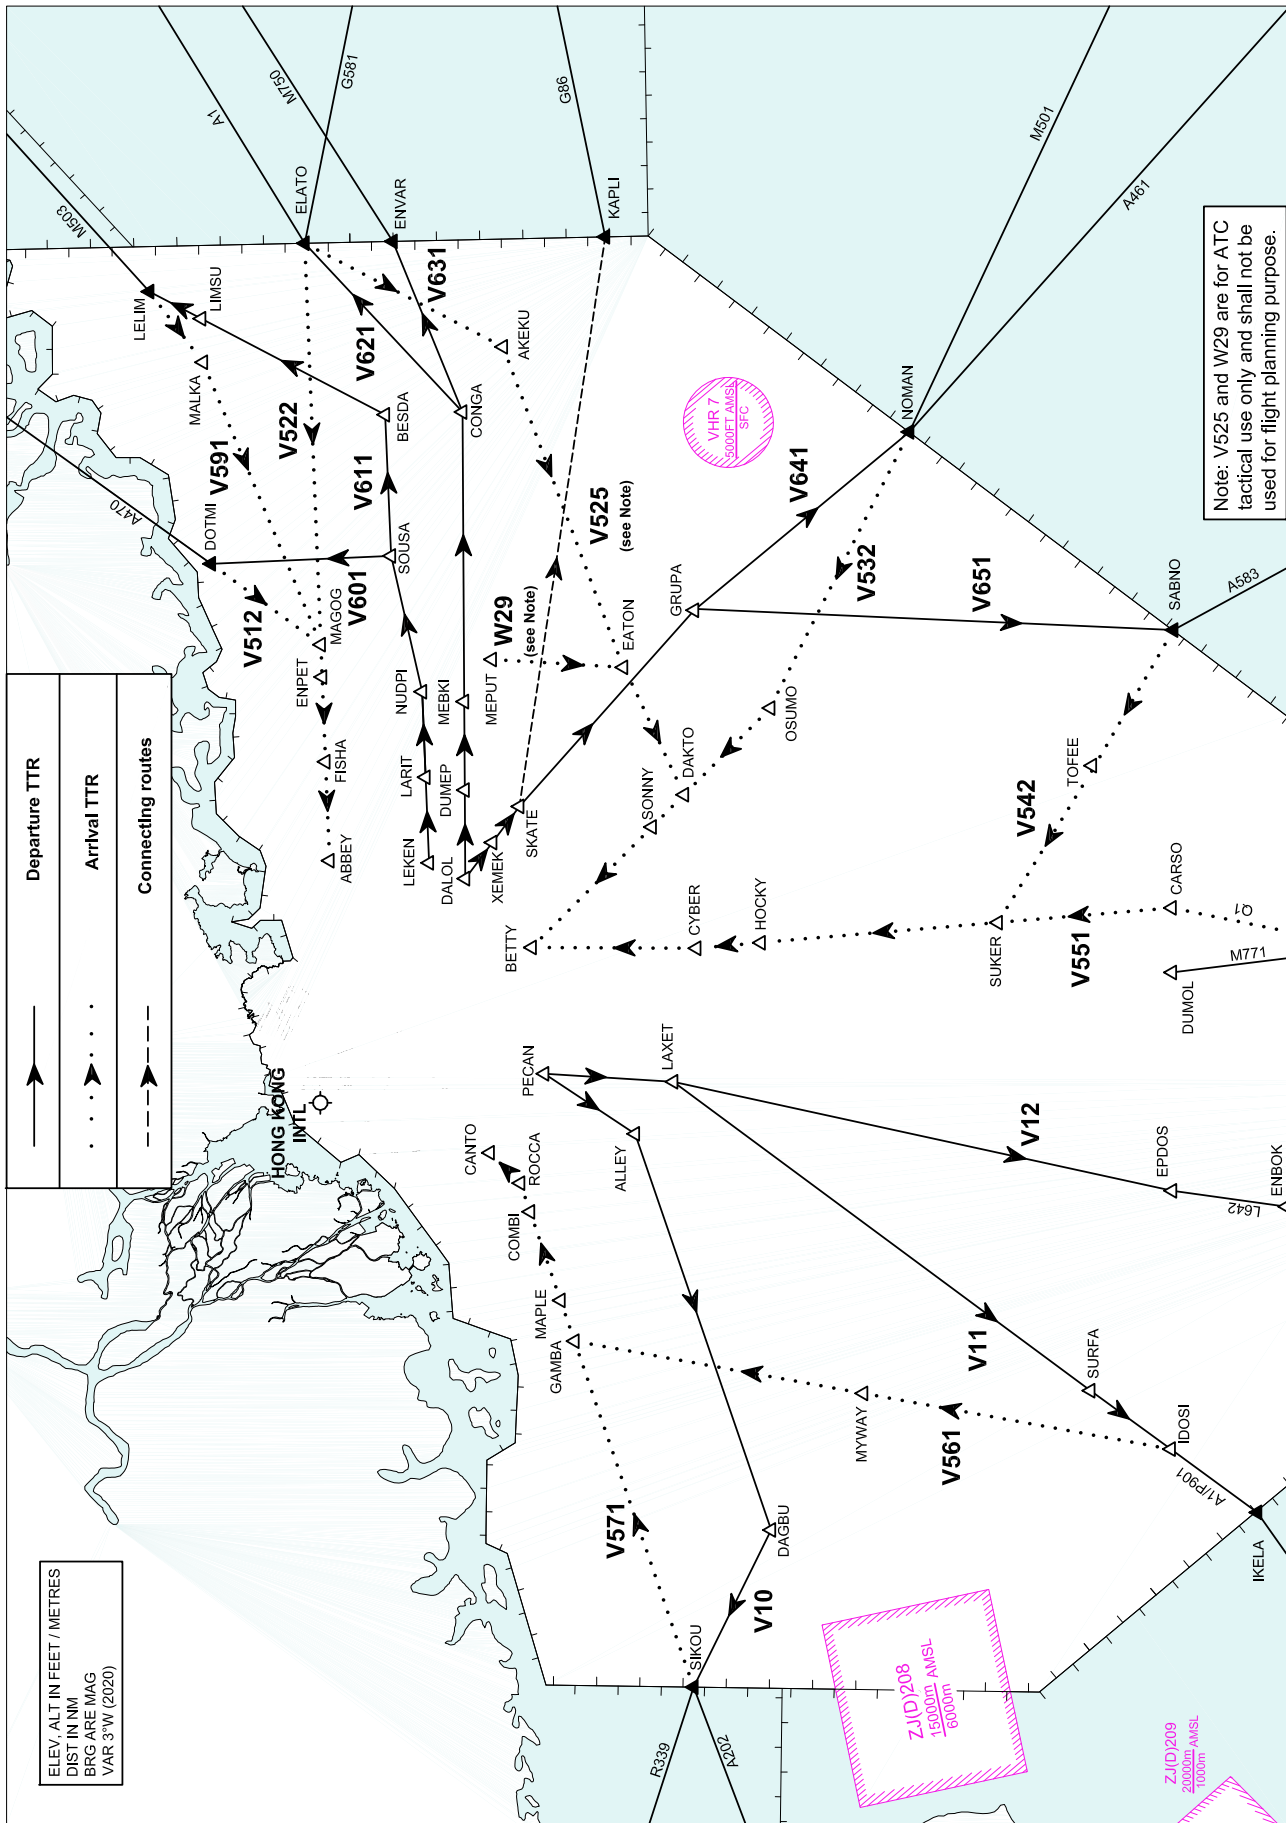

Terminal Transition Routes (Hong Kong Departures / Arrivals)

ENR 6-5\_V07\_240603h