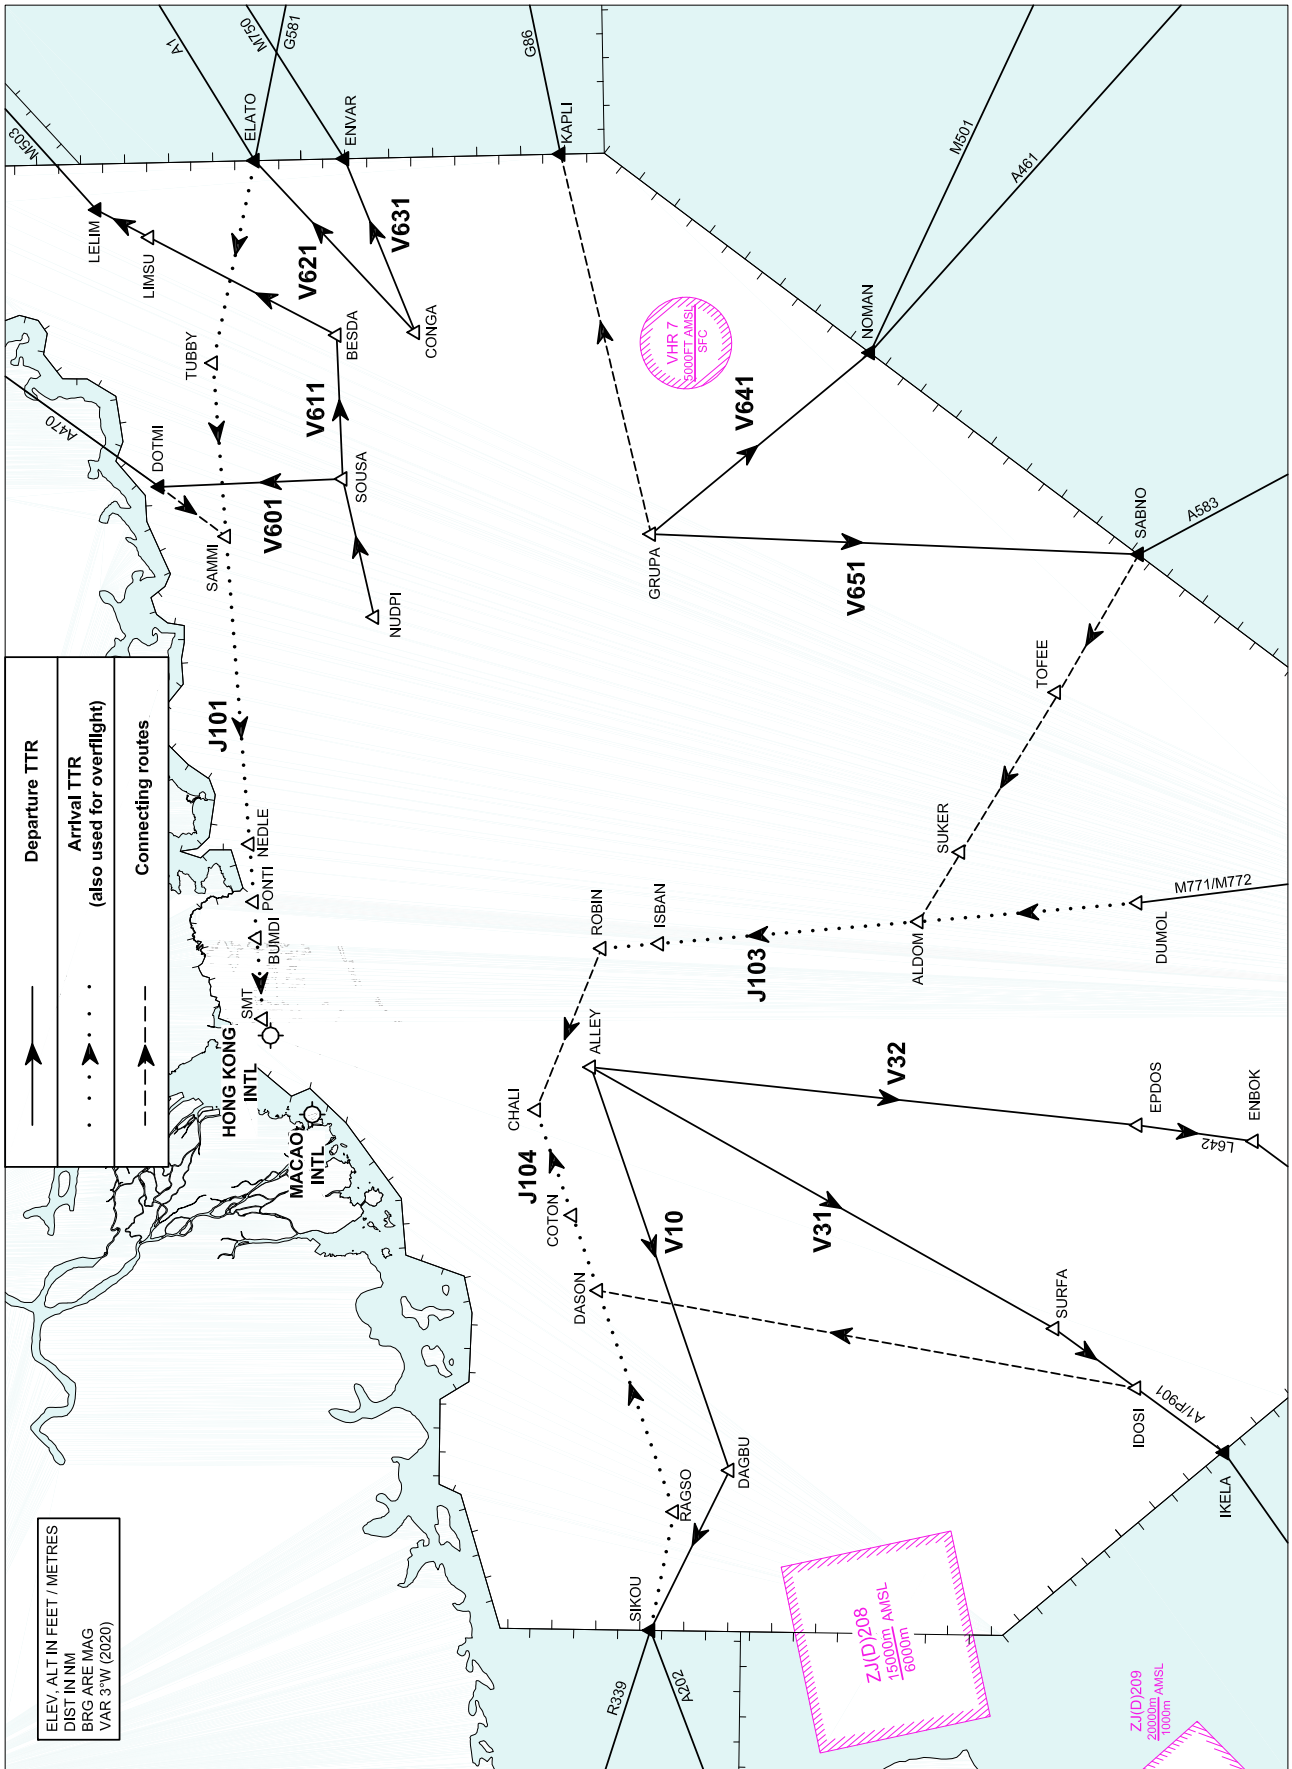

Terminal Transition Routes (Macao Departures / Arrivals)

ENR 6-6\_V05\_240531km

CHANGE: Revised routes.